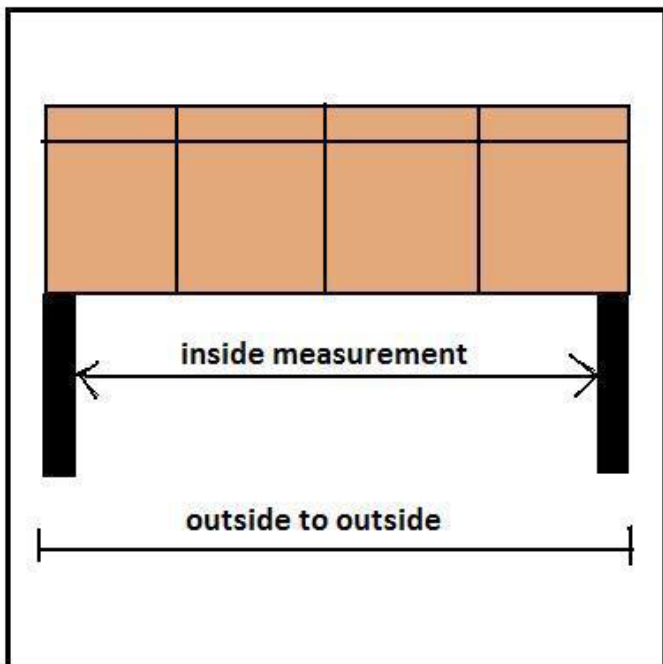

# The Classic Standard Door or Window Awning Worksheet

## Standard Measurements

How to measure for the correct awning.

### Standard Widths

outside measurements | inside measurements

44 inches	40 inches
52 inches	48 inches
60 inches	56 inches

\* Note - The outside measurement is 4" wider than the inside measurement because each scroll is 2" wide