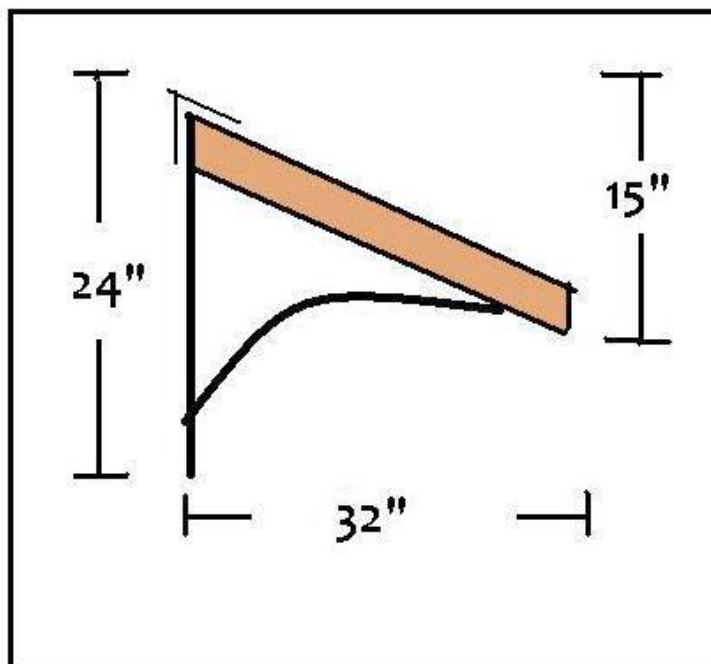

## Standard Measurements

How to measure for the correct awning.

### Standard Widths

outside measurements | inside measurements

44 inches	40 inches
52 inches	48 inches
60 inches	56 inches

\* Note - The outside measurement is 4" wider than the inside measurement because each scroll is 2" wide